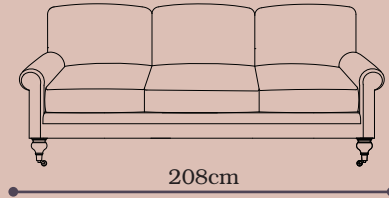

Dalbergia Ltd

MASTER CRAFTSMEN

NOAH ARMCHAIR

The Noah is a range that is available as a 2, 2½, or 3 seater sofa and an armchair as pictured above. It has scrolled arms, deep seats and thick duck feather seat and back cushions, perfect for relaxing in. It has a beech frame and hand turned and polished legs with solid brass castors.

Dalbergia can take any sofa design in any size and make it to their own high specification.

www.dalbergia.co.uk

ARMCHAIR

2 SEATER SOFA

END VIEW

2.5 SEATER SOFA

3 SEATER SOFA

AMOUNT OF FABRIC

ARMCHAIR	8 metres
2 SEATER SOFA	12 metres
2.5 SEATER SOFA	13.5 metres
3 SEATER SOFA	15.5 metres

Fabric amounts required will vary depending on pattern repeat. The quantities assume the fabric is plain and has a width of at least 137cm.