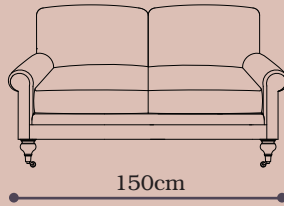

Dalbergia Ltd

MASTER CRAFTSMEN

NOAH ARMCHAIR

The Noah is a range that is available as a 2, 2½, or 3 seater sofa and an armchair as pictured above. It has scrolled arms, deep seats and thick duck feather seat and back cushions, perfect for relaxing in. It has a beech frame and hand turned and polished legs with solid brass castors.

Dalbergia can take any sofa design in any size and make it to their own high specification.

www.dalbergia.co.uk

ARMCHAIR

2 SEATER SOFA

END VIEW

2.5 SEATER SOFA

3 SEATER SOFA

AMOUNT OF FABRIC

ARMCHAIR	8 metres
2 SEATER SOFA	12 metres
2.5 SEATER SOFA	13.5 metres
3 SEATER SOFA	15.5 metres

Fabric amounts required will vary depending on pattern repeat. The quantities assume the fabric is plain and has a width of at least 137cm.