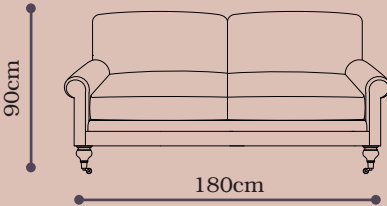

Dalbergia Ltd

MASTER CRAFTSMEN

NOAH ARMCHAIR

The Noah is a range that is available as a 2, 2½, or 3 seater sofa and an armchair as pictured above. It has scrolled arms, deep seats and thick duck feather seat and back cushions, perfect for relaxing in. It has a beech frame and hand turned and polished legs with solid brass castors.

Dalbergia can take any sofa design in any size and make it to their own high specification.

www.dalbergia.co.uk

ARMCHAIR

2 SEATER SOFA

END VIEW

2.5 SEATER SOFA

3 SEATER SOFA

AMOUNT OF FABRIC

ARMCHAIR	8 metres
2 SEATER SOFA	12 metres
2.5 SEATER SOFA	13.5 metres
3 SEATER SOFA	15.5 metres

Fabric amounts required will vary depending on pattern repeat. The quantities assume the fabric is plain and has a width of at least 137cm.