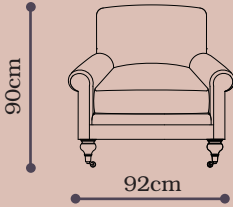

Dalbergia Ltd

MASTER CRAFTSMEN

NOAH ARMCHAIR

The Noah is a range that is available as a 2, 2½, or 3 seater sofa and an armchair as pictured above. It has scrolled arms, deep seats and thick duck feather seat and back cushions, perfect for relaxing in. It has a beech frame and hand turned and polished legs with solid brass castors.

Dalbergia can take any sofa design in any size and make it to their own high specification.

www.dalbergia.co.uk

ARMCHAIR

2 SEATER SOFA

END VIEW

2.5 SEATER SOFA

3 SEATER SOFA

AMOUNT OF FABRIC

ARMCHAIR	8 metres
2 SEATER SOFA	12 metres
2.5 SEATER SOFA	13.5 metres
3 SEATER SOFA	15.5 metres

Fabric amounts required will vary depending on pattern repeat. The quantities assume the fabric is plain and has a width of at least 137cm.